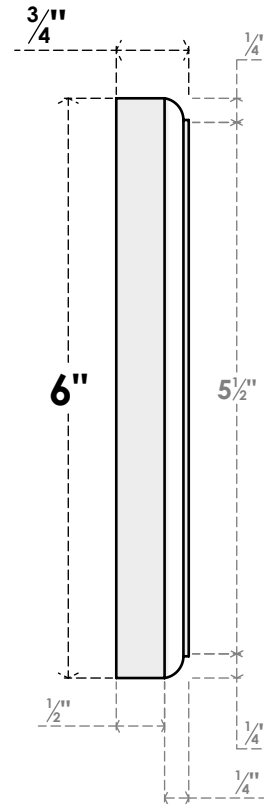

ROSP060X060X075SDG04

6"W X 6"H X 3/4"P STANDARD SEDGWICK BULLSEYE ROSETTE WITH ROUNDED EDGE, ARCHITECTURAL GRADE PVC

FRONT

SIDE

EKENA MILLWORK
2300 WEST MAIN ST.
CLARKSVILLE, TX 75426
TOLL FREE: 866-607-0453
WWW.EKENAMILLWORK.COM

NOTES

1. INSTALLATION TO BE COMPLETED IN ACCORDANCE WITH MANUFACTURER'S SPECIFICATIONS.
2. DRAWING MAY NOT BE TO SCALE
3. THIS DRAWING IS INTENDED FOR DESIGN AND PLANNING PURPOSES ONLY.
4. ALL INFORMATION CONTAINED HEREIN WAS CURRENT AT THE TIME OF DEVELOPMENT BUT MUST BE REVIEWED AND APPROVED BY THE PRODUCT MANUFACTURER TO BE CONSIDERED ACCURATE.
5. ARCHITECTURAL GRADE PVC PRODUCTS ARE MADE FROM EXPANDED CELLULAR PVC AND COME NATURALLY WHITE BUT MAY BE PAINTED