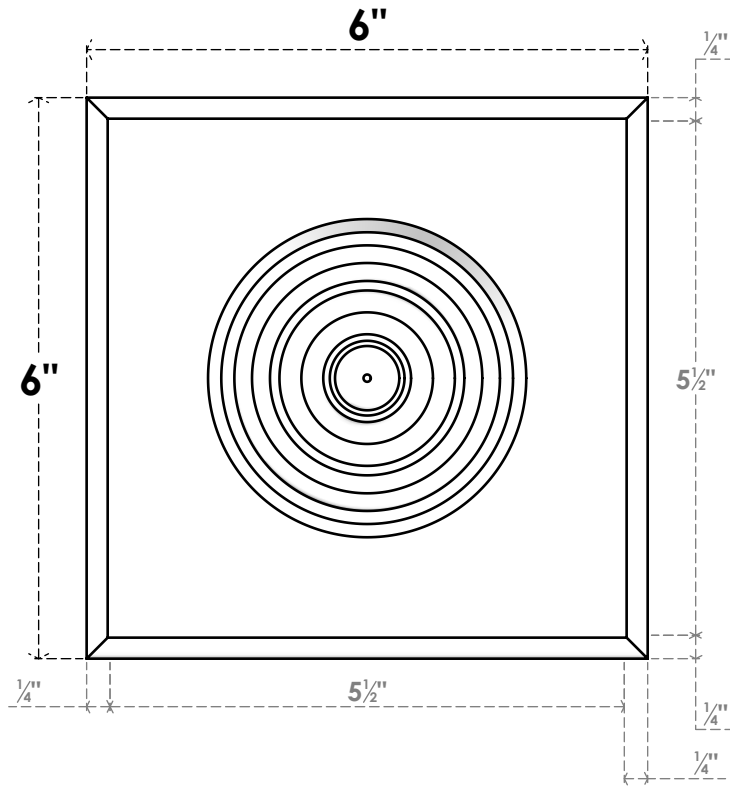

ROSP060X060X075SDG04

6"W X 6"H X 3/4"P STANDARD SEDGWICK BULLSEYE ROSETTE WITH ROUNDED EDGE, ARCHITECTURAL GRADE PVC

FRONT

SIDE

EKENA MILLWORK
2300 WEST MAIN ST.
CLARKSVILLE, TX 75426
TOLL FREE: 866-607-0453
WWW.EKENAMILLWORK.COM

NOTES

1. INSTALLATION TO BE COMPLETED IN ACCORDANCE WITH MANUFACTURER'S SPECIFICATIONS.
2. DRAWING MAY NOT BE TO SCALE
3. THIS DRAWING IS INTENDED FOR DESIGN AND PLANNING PURPOSES ONLY.
4. ALL INFORMATION CONTAINED HEREIN WAS CURRENT AT THE TIME OF DEVELOPMENT BUT MUST BE REVIEWED AND APPROVED BY THE PRODUCT MANUFACTURER TO BE CONSIDERED ACCURATE.
5. ARCHITECTURAL GRADE PVC PRODUCTS ARE MADE FROM EXPANDED CELLULAR PVC AND COME NATURALLY WHITE BUT MAY BE PAINTED